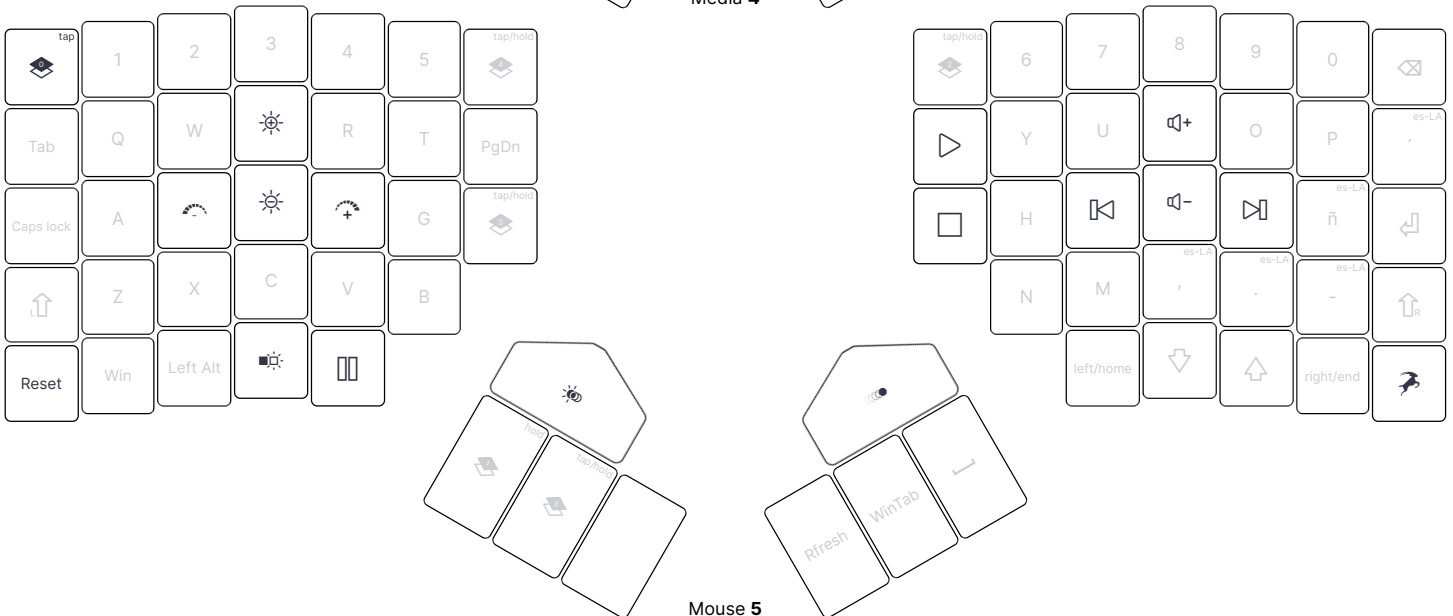

Better Experience es-LA

<https://configure.zsa.io/moonlander/layouts/mzvKm/latest/0>

Linux 0

Syms 1

BlqNum 2

Function 3

Media 4

Mouse 5