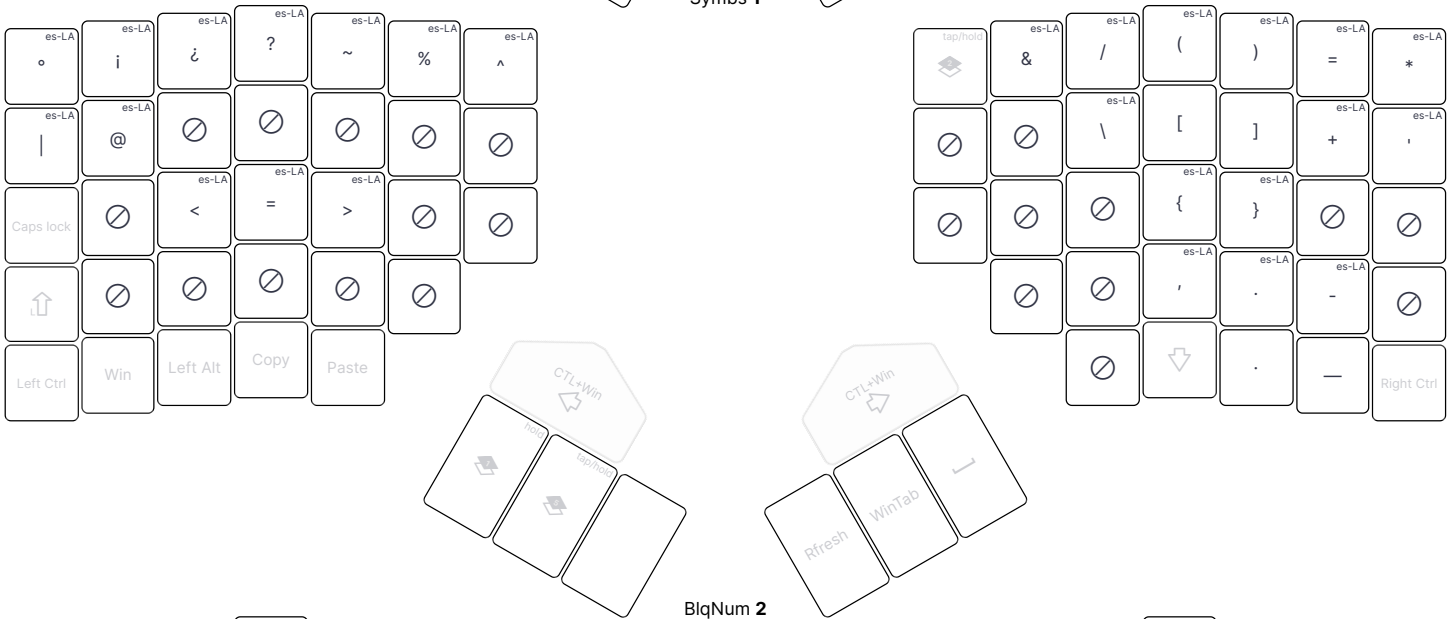

Better Experience es-LA

<https://configure.zsa.io/moonlander/layouts/mzvKm/latest/0>

Linux 0

Syms 1

BlqNum 2

Function 3

Media 4

Mouse 5