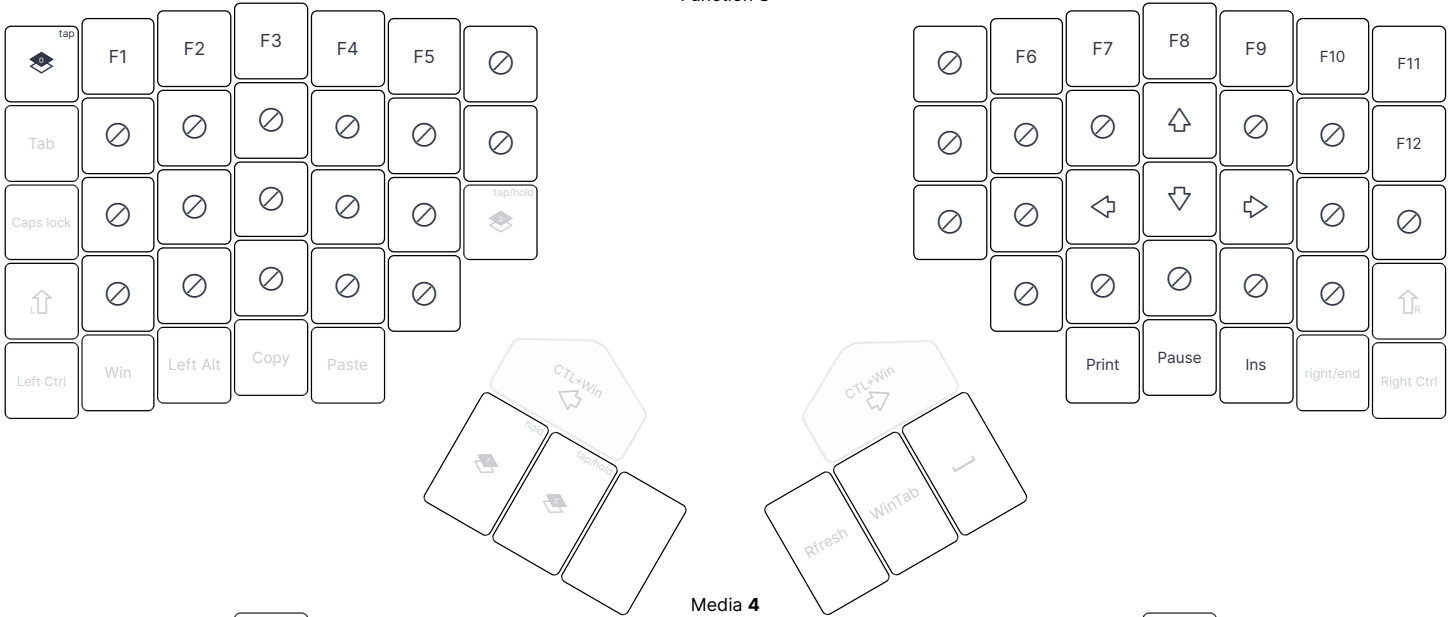

Better Experience es-LA

<https://configure.zsa.io/moonlander/layouts/mzvKm/latest/0>

Linux 0

Syms 1

BlqNum 2

Function 3

Media 4

Mouse 5